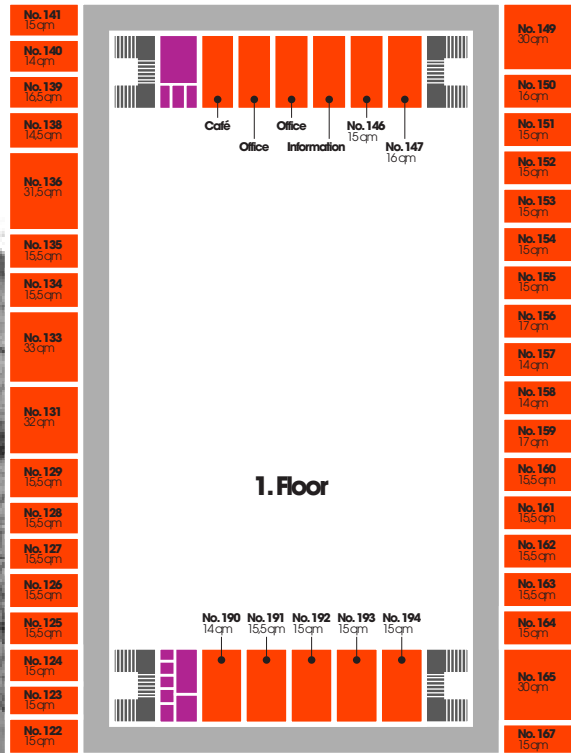

Entrance

Exhibition area

All showrooms have windows, electricity and can be decorated individually.

- Showrooms
- Skate- and Art-Area
- Catering, Toilets
- Stairways, Escalator

BRIGHT Skateboarding Tradeshow