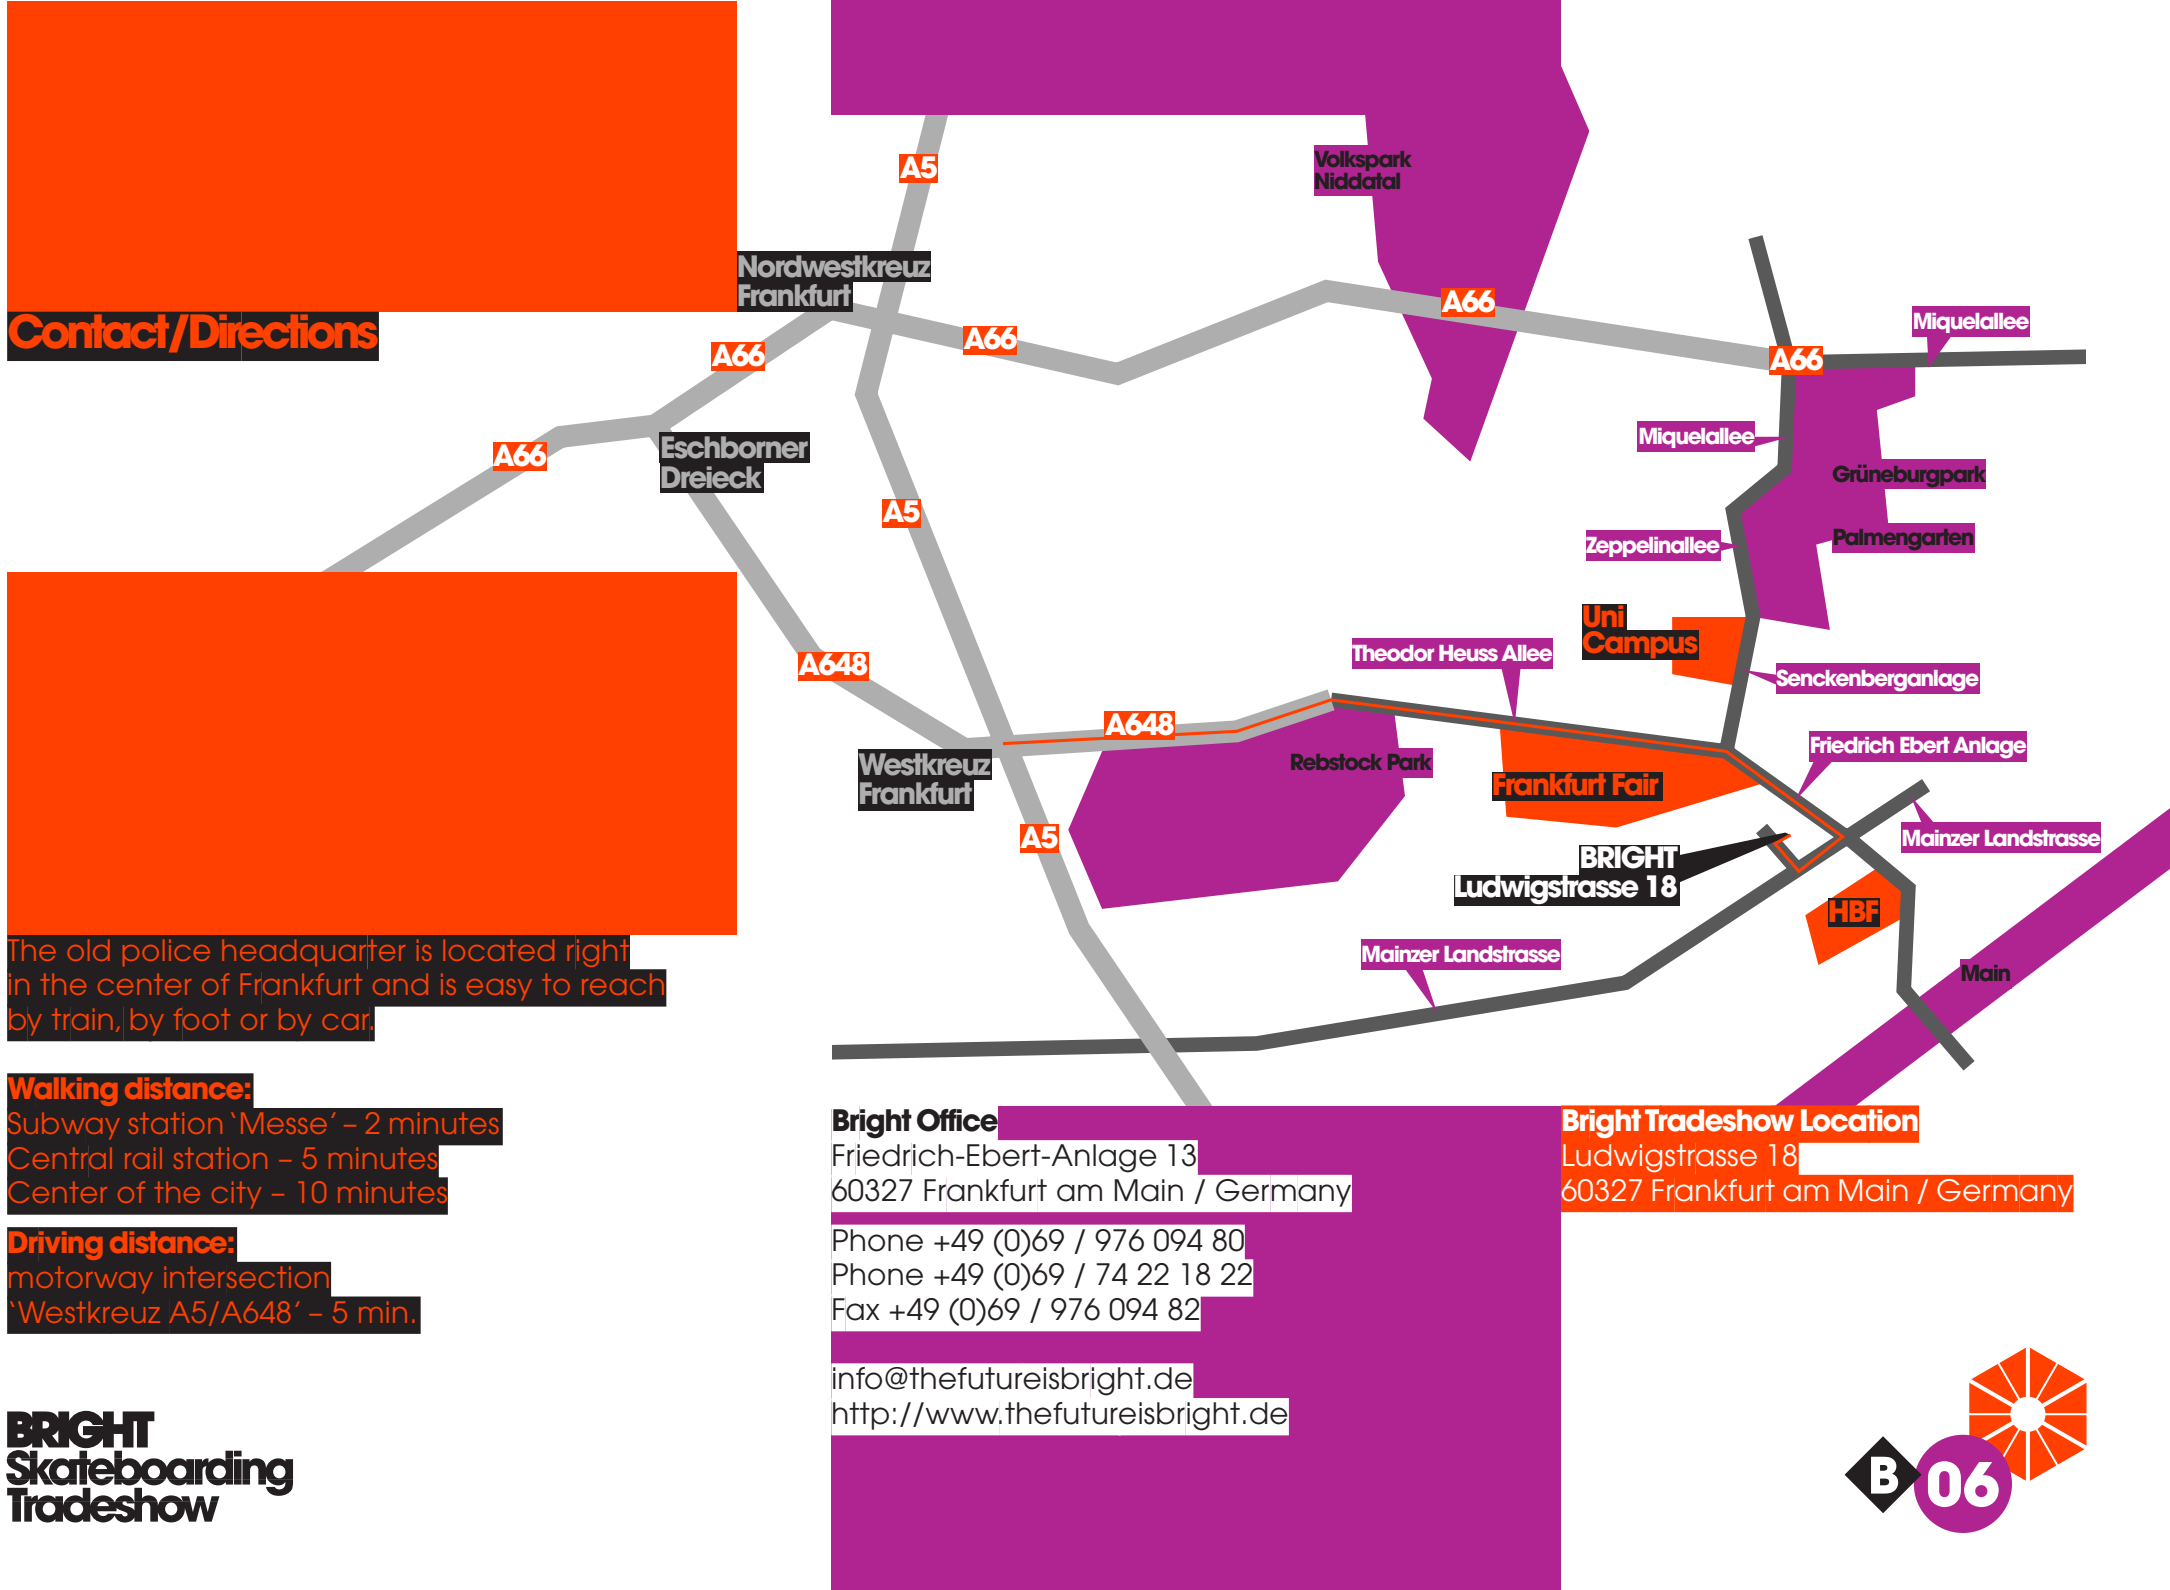

Contact/Directions

The old police headquarter is located right in the center of Frankfurt and is easy to reach by train, by foot or by car.

Walking distance:

Subway station 'Messe' – 2 minutes
Central rail station – 5 minutes
Center of the city – 10 minutes

Driving distance:

motorway intersection
'Westkreuz A5/A648' – 5 min.

BRIGHT
Skateboarding
Tradeshow

Nordwestkreuz
Frankfurt

Eschborner
Dreieck

Westkreuz
Frankfurt

Bright Office

Friedrich-Ebert-Anlage 13
60327 Frankfurt am Main / Germany

Phone +49 (0)69 / 976 094 80
Phone +49 (0)69 / 74 22 18 22
Fax +49 (0)69 / 976 094 82

info@thefutureisbright.de
<http://www.thefutureisbright.de>

Bright Tradeshow Location

Ludwigstrasse 18
60327 Frankfurt am Main / Germany