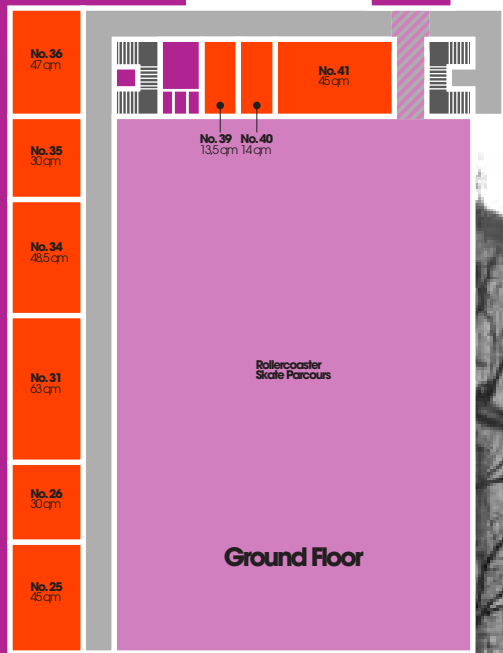

Entrance

Exhibition area

All showrooms have windows, electricity and can be decorated individually.

- Showrooms
- Skate- and Art-Area
- Catering, Toilets
- Stairways, Escalator

BRIGHT Skateboarding Tradeshow